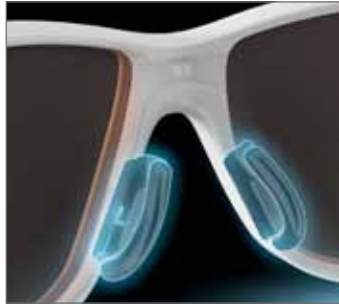

#### Quick-Change Lens System™

Simple, fast but sturdy lens changing feature enabling wearer to adapt eyewear to all lighting and weather conditions.

#### Quick-Release Hinge™

This patented release mechanism for the temple hinges free the frame from possible strain or breakage. Temples easily reinserted.

support your vision  
adidas.com/eyewear

Silhouette internationale Schimid AG, adidas Global Licensee, adidas, the 3-Stripes logo, and the 3-Stripes mark are registered trademarks of the adidas Group. Silhouette internationale Schimid AG, adidas Global Licensee. Le nom adidas, le logo 3-Stripes et la marque aux 3 Bandes sont des marques déposées par le Groupe adidas.

## new features

**8 base Decentered Vision Advantage™  
PC Lens**

**Double-Snap Nose Pads™**

**Quick-Change Lens System™**

**SPX™ flexibility**

**Quick-Release Hinge™**